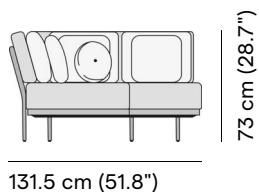

Technical drawing

Maintenance

To maintain and protect your Manutti pieces, we've developed a series of products that will guarantee their extended lifespan and your carefree enjoyment for many years to come.

- [Manutti Care line kit](#)
- [Cushion Boxes](#)
- [Protective Covers](#)