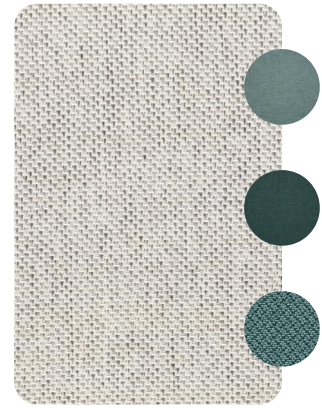

Suggested colour combinations

TC NEBBIA 2