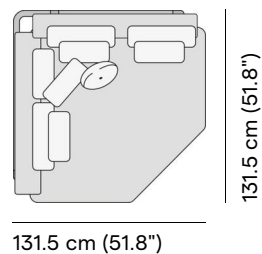

Technical drawing

Maintenance

To maintain and protect your Manutti pieces, we've developed a series of products that will guarantee their extended lifespan and your carefree enjoyment for many years to come.

- [Manutti Care line kit](#)
- [Cushion Boxes](#)
- [Protective Covers](#)