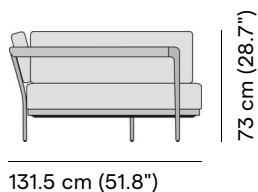

Technical drawing

Maintenance

To maintain and protect your Manutti pieces, we've developed a series of products that will guarantee their extended lifespan and your carefree enjoyment for many years to come.

- [Manutti Care line kit](#)
- [Cushion Boxes](#)
- [Protective Covers](#)